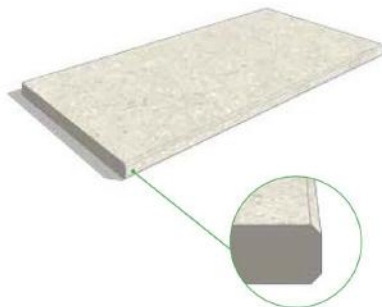

PICTURE	FINISHING	SIZE (Inch)	SIZE (mm)
	ONE BEVEL COPING	12"x24"	300 x 600
	FULL BULLNOSE COPING	12"x24"	300 x 600

**DOUBLE BEVEL COPING**

30x60 - 11¾"x 23½" Available in all colours.

**FULL BULLNOSE COPING**

30x60 - 11¾"x 23½" Available in all colours.